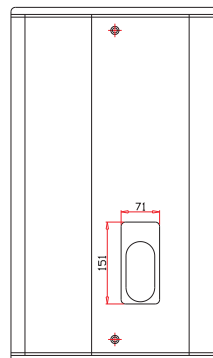

PF-1201 Full-range Speaker system

Key Features:

- ▶ Wide frequency range for balanced reproduction
- ▶ High sensitivity and power handling
- ▶ 12 mounting points for flexible installation
- ▶ Advanced design 300mm full-range driver
- ▶ Wide dispersion provides even coverage
- ▶ Ideal for small and medium sized venues

Specifications:

system:

Frequency Response:	53Hz ~20kHz
Power handling:	300w pink noise
Sensitivity:	95 dB SPL,1W@1m
Impedance:	8 ohms, nominal
Transducer:	300mm (12 in.)
Enclosure:	Birch plywood 18mm
Finish:	Black, textured paint
Connectors:	NL4 x2
Dimensions:	655h, 383w, 328d (mm) 25.8h, 15.1w, 12.9d (in.)
Weight:	21Kg (46.3 lb)