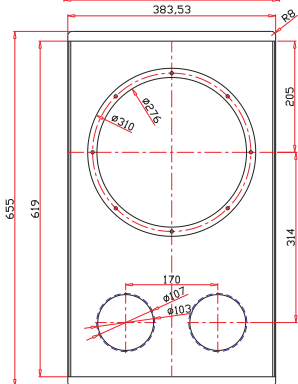

PF-1201 Full-range Speaker system

Key Features:

- ▶ Wide frequency range for balanced reproduction
- ▶ High sensitivity and power handling
- ▶ 12 mounting points for flexible installation
- ▶ Advanced design 300mm full-range driver
- ▶ Wide dispersion provides even coverage
- ▶ Ideal for small and medium sized venues

Specifications:

system:

Frequency Response:	53Hz ~20kHz
Power handling:	300w pink noise
Sensitivity:	95 dB SPL,1W@1m
Impedance:	8 ohms, nominal
Transducer:	300mm (12 in.)
Enclosure:	Birch plywood 18mm
Finish:	Black, textured paint
Connectors:	NL4 x2
Dimensions:	655h, 383w, 328d (mm) 25.8h, 15.1w, 12.9d (in.)
Weight:	21Kg (46.3 lb)