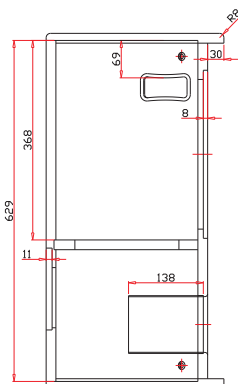

Specifications:

system:

Frequency Response:	53Hz ~20kHz
Power handling:	300w pink noise
Sensitivity:	95 dB SPL,1W@1m
Impedance:	8 ohms, nominal
Transducer:	300mm (12 in.)
Enclosure:	Birch plywood 18mm
Finish:	Black, textured paint
Connectors:	NL4 x2
Dimensions:	655h, 383w, 328d (mm) 25.8h, 15.1w, 12.9d (in.)
Weight:	21Kg (46.3 lb)