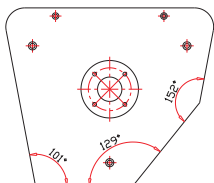

PF-1201 Full-range Speaker system

Key Features:

- ▶ Wide frequency range for balanced reproduction
- ▶ High sensitivity and power handling
- ▶ 12 mounting points for flexible installation
- ▶ Advanced design 300mm full-range driver
- ▶ Wide dispersion provides even coverage
- ▶ Ideal for small and medium sized venues

Specifications:

system:

Frequency Response:	53Hz ~20kHz
Power handling:	300w pink noise
Sensitivity:	95 dB SPL,1W@1m
Impedance:	8 ohms, nominal
Transducer:	300mm (12 in.)
Enclosure:	Birch plywood 18mm
Finish:	Black, textured paint
Connectors:	NL4 x2
Dimensions:	655h, 383w, 328d (mm) 25.8h, 15.1w, 12.9d (in.)
Weight:	21Kg (46.3 lb)