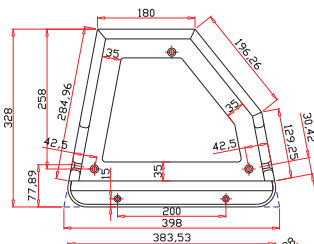

Specifications:

system:

Frequency Response:	53Hz ~20kHz
Power handling:	300w pink noise
Sensitivity:	95 dB SPL,1W@1m
Impedance:	8 ohms, nominal
Transducer:	300mm (12 in.)
Enclosure:	Birch plywood 18mm
Finish:	Black, textured paint
Connectors:	NL4 x2
Dimensions:	655h, 383w, 328d (mm) 25.8h, 15.1w, 12.9d (in.)
Weight:	21Kg (46.3 lb)